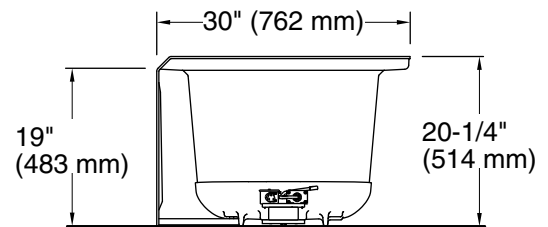

Required Electrical Service

One circuit required, protected with Class A Ground-Fault Circuit-Interrupter (GFCI). Outside North America, this device may be known as a Residual Current Device (RCD).

Heated Surface: 120 V, 15 A, 60 Hz

Technical Information

All product dimensions are nominal.

Installation:	Three-wall alcove
Drain location:	Right
Basin area, bottom:	45-1/8" x 19-11/16" (1146 mm x 500 mm)
Basin area, top:	52-1/8" x 22-1/16" (1324 mm x 560 mm)
Weight:	83 lbs (37.6 kg)
Minimum floor load:	46.7 lbs/ft² (228 kg/m²)
Water depth:	15-1/8" (384 mm)
Water capacity:	57 gal (215.8 L)
Electrical component rating:	Heated Surface: 120 V, 0.5 A, 60 Hz, 65 W
Minimum flat for door:	2" (51 mm)

Notes

Measure your actual product for rough-in details.

Install this product according to the installation instructions.

The hot water supply should be 70% of the capacity of the bath or greater. Installations will vary.

ADA compliant when installed to the specific requirements of these regulations.