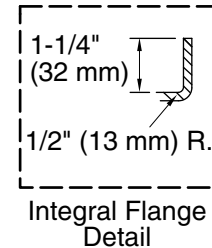

Required Electrical Service

One circuit required, protected with Class A Ground-Fault Circuit-Interrupter (GFCI). Outside North America, this device may be known as a Residual Current Device (RCD).

Heated Surface: 120 V, 15 A, 60 Hz

Technical Information

All product dimensions are nominal.

Installation:	Three-wall alcove
Drain location:	Right
Basin area, bottom:	45-1/8" x 19-11/16" (1146 mm x 500 mm)
Basin area, top:	52-1/8" x 22-1/16" (1324 mm x 560 mm)
Weight:	83 lbs (37.6 kg)
Minimum floor load:	46.7 lbs/ft² (228 kg/m²)
Water depth:	15-1/8" (384 mm)
Water capacity:	57 gal (215.8 L)
Electrical component rating:	Heated Surface: 120 V, 0.5 A, 60 Hz, 65 W
Minimum flat for door:	2" (51 mm)

Notes

Measure your actual product for rough-in details.

Install this product according to the installation instructions.

The hot water supply should be 70% of the capacity of the bath or greater. Installations will vary.

ADA compliant when installed to the specific requirements of these regulations.