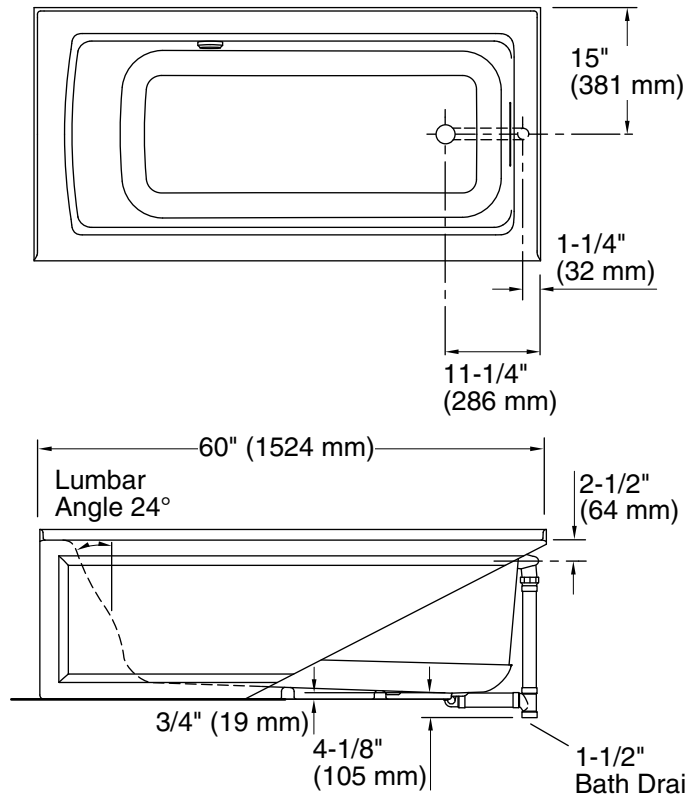

No change in measurements if connected with drain illustrated. (K-7272)